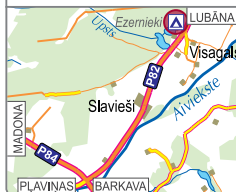

8 Ezernieki **

N 56°48'44" E 26°33'56"
(N 56.812222 E 26.565556)

Ezernieki, Indrānu pag.,
Madonas nov., LV-4826
T. +371 26666090, 26671421
ezernieki@lvm.lv
www.mammadaba.lv